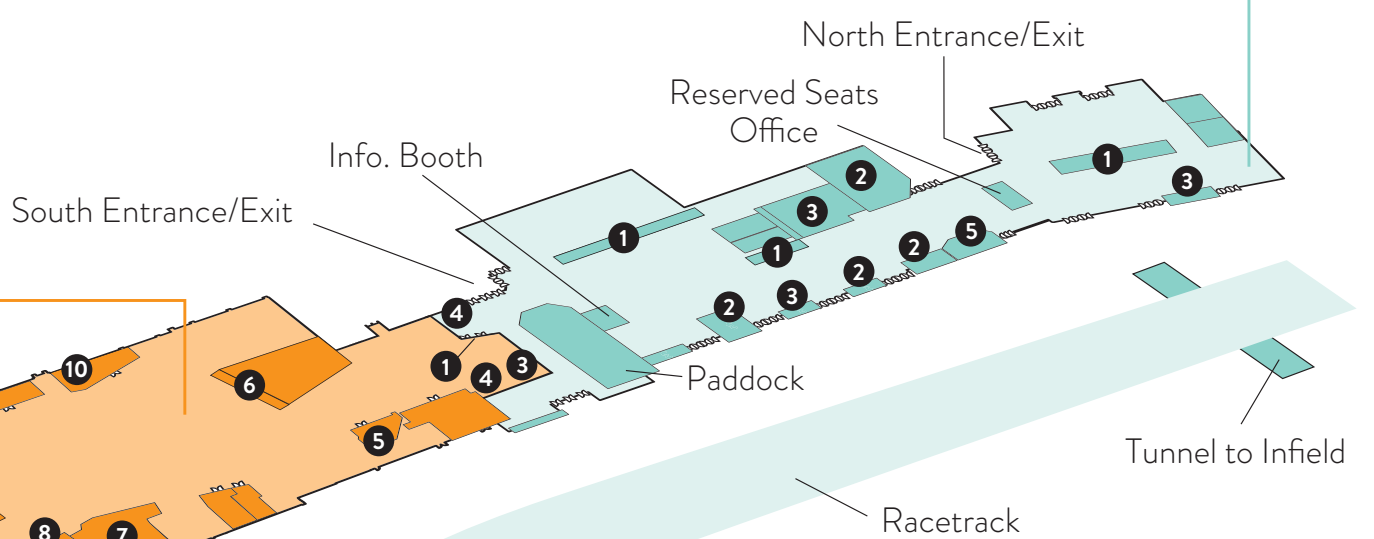

OAKLAWN RACING CASINO RESORT

UPPER TERRACE

1. Mutuels
2. Concessions
3. Bar

LOWER TERRACE

1. Mutuels
2. Concessions

MEZZANINE

1. Mutuels
2. Concessions
3. Bar
4. Arkansas Sports Tavern

UPPER PADDOCK

1. Mutuels
2. Concessions
3. Bar

RACETRACK

1. Mutuels
2. Concessions
3. Bar
4. Carousel
5. Gift Shop

CASINO

1. Racetrack Entrance
2. Stairs/Escalator to South Entrance
3. Race & Sportsbook
4. Hole in the Wall Bar
5. Bistro 2705
6. Cashier
7. Silks Bar and Grill
8. Player Services
9. High Limits
10. Pop's Lounge
11. Gift Shop (downstairs near entrance)

FOOD COURT (HOTEL CONCOURSE 2ND FLOOR)

- | | |
|-------------------|----------|
| 1. The First Turn | 4. Deli |
| 2. The Bugler | 5. Percs |
| 3. Big Al's Diner | |

HOTEL, EVENT CENTER AND SPA

- | | | |
|--|-------------------|---------------------------------|
| 1. Stairs/Escalator to Food Court and Casino | 7. Banquet Hall C | 12. DeGray Lake Meeting Room |
| 2. Hotel Front Desk | 8. Banquet Hall B | 13. Lake Hamilton Meeting Room |
| 3. Lobby Bar | 9. Banquet Hall A | 14. Lake Catherine Meeting Room |
| 4. Concierge/Valet | 10. Stage | 15. Lake Ouachita Meeting Room |
| 5. Sundry | 11. Boardroom | 16. The Astral Spa |
| 6. Tickets/Will Call | | |