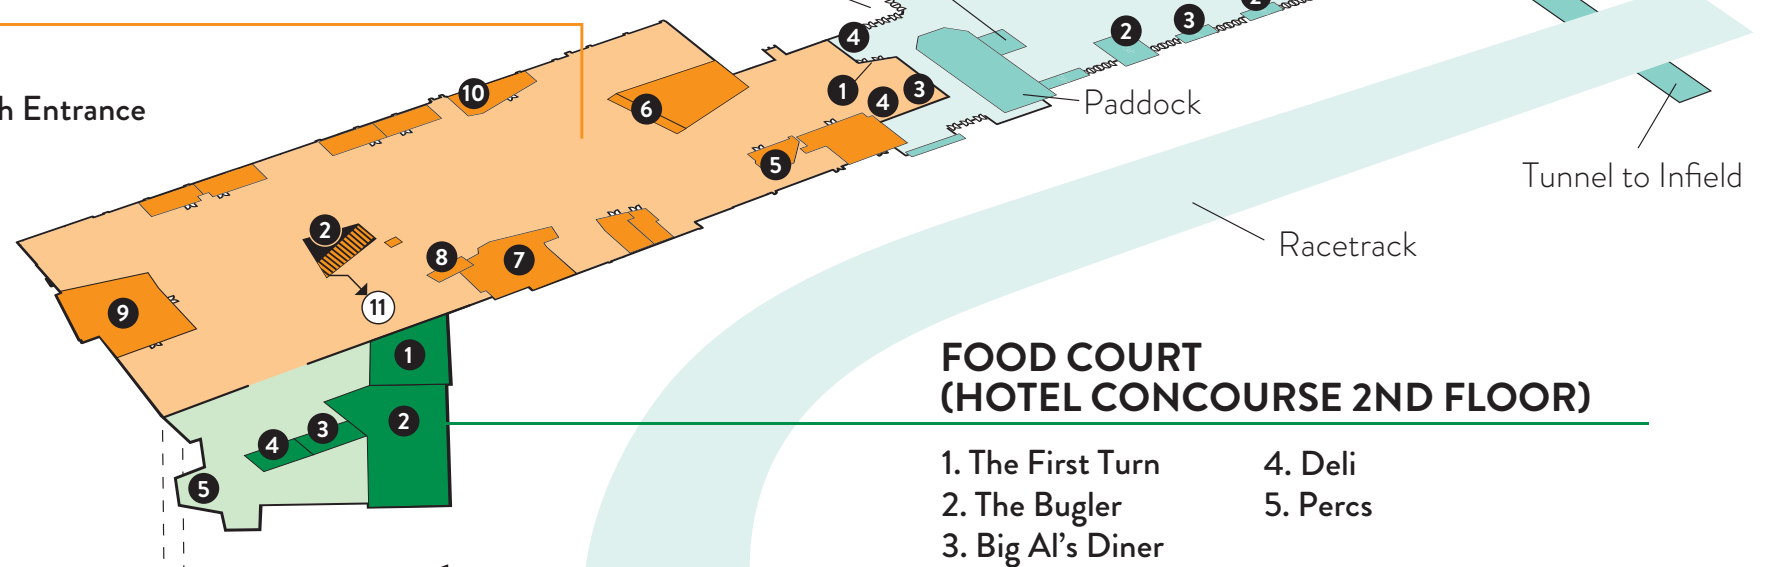

OAKLAWN RACING CASINO RESORT

UPPER TERRACE

1. Mutuels
2. Concessions
3. Bar

LOWER TERRACE

1. Mutuels
2. Concessions

MEZZANINE

1. Mutuels
2. Concessions
3. Bar
4. Arkansas Sports Tavern

UPPER PADDOCK

1. Mutuels
2. Concessions
3. Bar

RACETRACK

1. Mutuels
2. Concessions
3. Bar
4. Carousel
5. Gift Shop

CASINO

1. Racetrack Entrance
2. Stairs/Escalator to South Entrance
3. Race & Sportsbook
4. Hole in the Wall Bar
5. Bistro 2705
6. Cashier
7. Silks Bar and Grill
8. Player Services
9. High Limits
10. Pop's Lounge
11. Gift Shop (downstairs near entrance)

FOOD COURT (HOTEL CONCOURSE 2ND FLOOR)

- | | |
|-------------------|----------|
| 1. The First Turn | 4. Deli |
| 2. The Bugler | 5. Percs |
| 3. Big Al's Diner | |

HOTEL, EVENT CENTER AND SPA

- | | | |
|--|-------------------|---------------------------------|
| 1. Stairs/Escalator to Food Court and Casino | 7. Banquet Hall C | 12. DeGray Lake Meeting Room |
| 2. Hotel Front Desk | 8. Banquet Hall B | 13. Lake Hamilton Meeting Room |
| 3. Lobby Bar | 9. Banquet Hall A | 14. Lake Catherine Meeting Room |
| 4. Concierge/Valet | 10. Stage | 15. Lake Ouachita Meeting Room |
| 5. Sundry | 11. Boardroom | 16. The Astral Spa |
| 6. Tickets/Will Call | | |