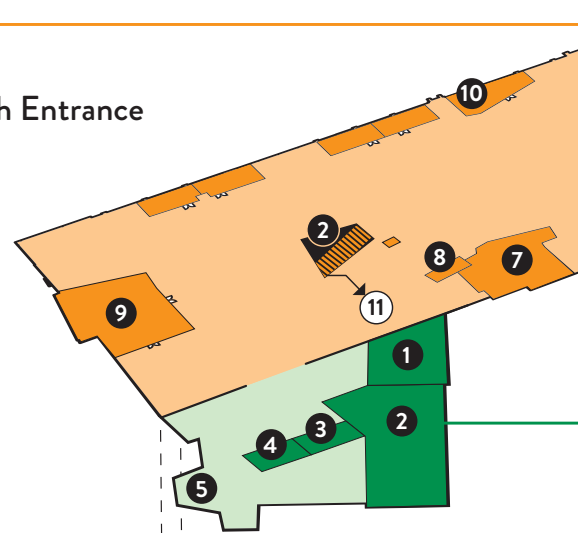

OAKLAWN RACING CASINO RESORT

UPPER TERRACE

1. Mutuels
2. Concessions
3. Bar

LOWER TERRACE

1. Mutuels
2. Concessions

MEZZANINE

1. Mutuels
2. Concessions
3. Bar
4. Arkansas Sports Tavern

UPPER PADDOCK

1. Mutuels
2. Concessions
3. Bar

AUDITORIUM

1. Mutuels
2. Concessions

RACETRACK

1. Mutuels
2. Concessions
3. Bar
4. Carousel
5. Gift Shop

CASINO

1. Racetrack Entrance
2. Stairs/Escalator to South Entrance
3. Race & Sportsbook
4. Hole in the Wall Bar
5. Bistro 2705
6. Cashier
7. Silks Bar and Grill
8. Player Services
9. High Limits
10. Pop's Lounge
11. Gift Shop (downstairs near entrance)

FOOD COURT (HOTEL CONCOURSE 2ND FLOOR)

1. The First Turn
2. The Bugler
3. Big Al's Diner
4. Deli
5. Percs

HOTEL, EVENT CENTER AND SPA

1. Stairs/Escalator to Food Court and Casino
2. Hotel Front Desk
3. Lobby Bar
4. Concierge/Valet
5. Sundry
6. Tickets/Will Call
7. Banquet Hall A
8. Banquet Hall B
9. Banquet Hall C
10. Stage
11. Boardroom
12. DeGray Lake Meeting Room
13. Lake Hamilton Meeting Room
14. Lake Catherine Meeting Room
15. Lake Ouachita Meeting Room
16. The Astral Spa
17. Swimming Pool